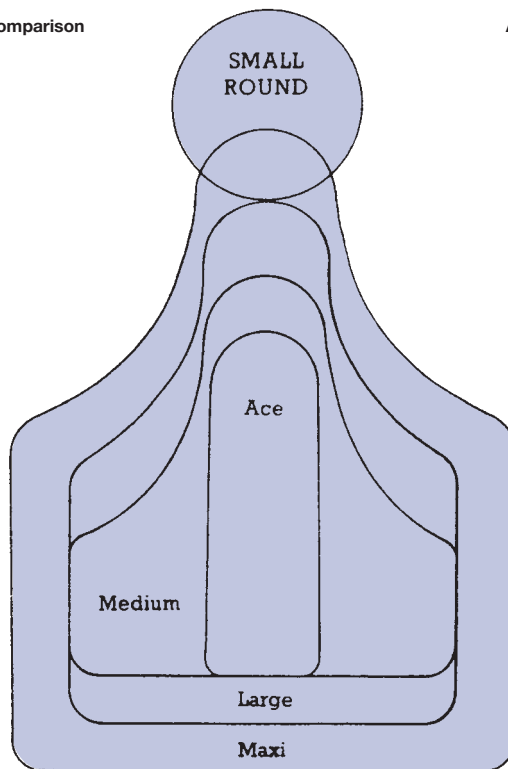

Allflex Identification Tags

Size Comparison

Actual Sizes

ALLFLEX EAR TAGS SPECIAL PACKS

Plain tags

3201700 ..... **Double Large, 25 pack**

3201700 ..... **Double Medium, 25 pack**

3201700 ..... **Double Small, 25 pack**

3201700 ..... **Large/Small, 25 pack**

3201700 ..... **Maxi/Small, 25 pack**

3201700 ..... **Medium/Small, 25 pack**

Consecutively numbered tags

3201700 ..... **Large/Small, 25 pack**

3201700 ..... **Maxi/Small, 25 pack**

3201700 ..... **Medium/Small, 25 pack**

Allflex marking pen

Marks tags permanently with thick/thin mark.

3201400 ..... **Black**

For those who wish to mark their own tags, or where only consecutive numbers are required, special packs of 25 pairs of tags are available off the shelf, these consist of the most popular size combinations.

Allflex double eartags are self-piercing, flexible, very strong with long lasting, clear, easy to read numbers. All are one-shot application easy to apply using Allflex applicator. Suitable for all stock, all sizes male tag fit all sizes female tag. Colours: white, blue, green, orange, black, yellow or red (Maxi tag not available in black).

All sizes can be supplied unmarked or marked one or both sides, (small round tags male side only).

ALLFLEX TAGS MARKED TO ORDER

TYPE or TAG (Code Number/ price each)	Marked consecutive numbers only	Herd mark + consecutive numbers	Marked Herd mark only	Prefix letter + consecutive numbers	Prefix, consec.nos. + herd mark	Unmarked tag only
ACE ..... FEMALE	32017/100 P.O.A.	32017/101 P.O.A.	32017/102 P.O.A.	32017/103 P.O.A.	32017/104 P.O.A.	32017/105 P.O.A.
ACE ..... MALE	32017/106 P.O.A.	32017/107 P.O.A.	32017/108 P.O.A.	32017/109 P.O.A.	32017/110 P.O.A.	32017/111 P.O.A.
SMALL ... FEMALE	N/A	N/A	N/A	N/A	N/A	32017/141 P.O.A.
SMALL ..... MALE	32017/169 P.O.A.	N/A	32017/170 P.O.A.	32017/171 P.O.A.	N/A	32017/172 P.O.A.
MEDIUM . FEMALE	32017/133 P.O.A.	32017/134 P.O.A.	32017/135 P.O.A.	32017/185 P.O.A.	32017/136 P.O.A.	32017/137 P.O.A.
MEDIUM ..... MALE	32017/160 P.O.A.	32017/161 P.O.A.	32017/162 P.O.A.	32017/163 P.O.A.	32017/164 P.O.A.	32017/165 P.O.A.
LARGE ... FEMALE	32017/121 P.O.A.	32017/122 P.O.A.	32017/123 P.O.A.	32017/124 P.O.A.	32017/125 P.O.A.	32017/126 P.O.A.
LARGE ..... MALE	32017/154 P.O.A.	32017/155 P.O.A.	32017/156 P.O.A.	32017/157 P.O.A.	32017/158 P.O.A.	32017/159 P.O.A.
MAXI ..... FEMALE	32017/127 P.O.A.	32017/128 P.O.A.	32017/129 P.O.A.	32017/130 P.O.A.	32017/131 P.O.A.	32017/132 P.O.A.