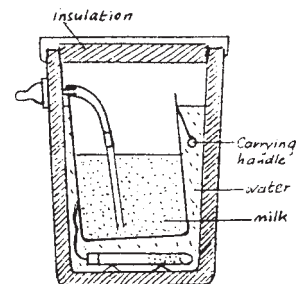

Lamb Feeding Equipment

SHEPHERDESS

(Semi-automatic orphan lamb feeder)

Suitable for up to 20 lambs, this simple but very effective machine can be sited anywhere electrical power is available (water not required) and will continue to operate for several hours in the event of power failure. Lambs have been seen to thrive on the 'Shepherdess' maintaining tight skins, little belly and improved growth rates without digestive upsets, and can be weaned from four to six weeks of age. Comes with detailed operating instructions.

3230421 ..... Complete